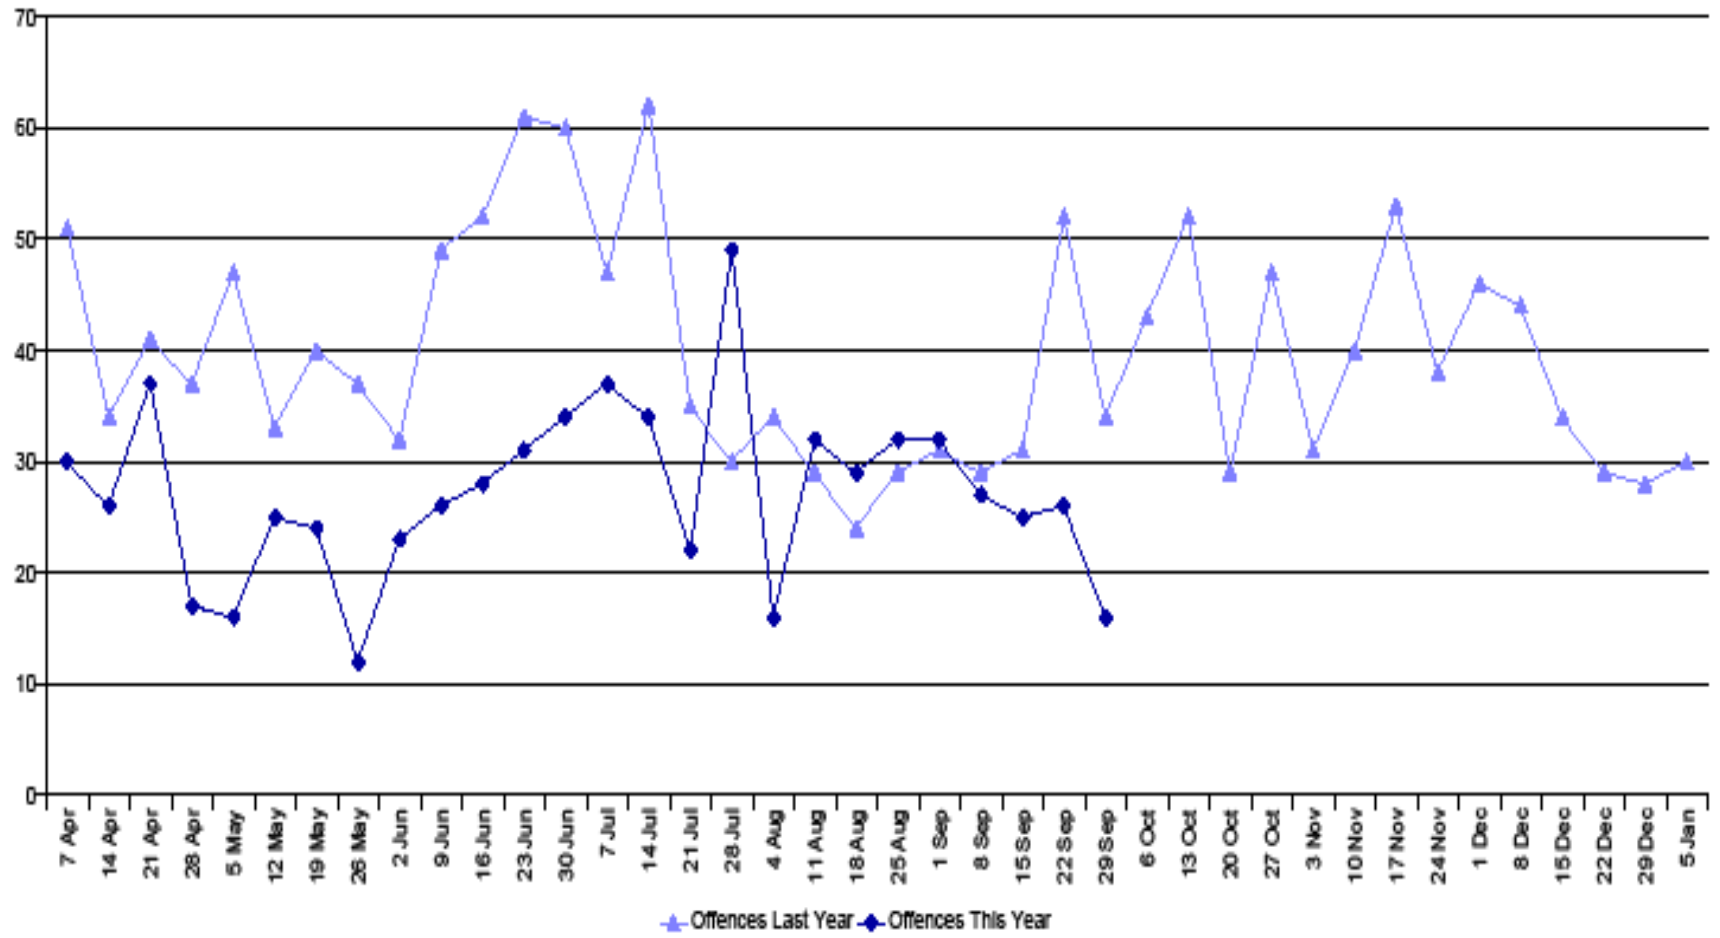

**METROPOLITAN
POLICE**

TOTAL POLICING

Weekly Theft Person Performance - Lewisham

**METROPOLITAN
POLICE**

TOTAL POLICING

Weekly Theft from Motor Vehicle Performance - Lewisham

**METROPOLITAN
POLICE**

TOTAL POLICING

Knife Crime - Lewisham

Lewisham Borough = 12% (23) more knife related offences compared to the same time last year (Apr-Aug)

**METROPOLITAN
POLICE**

TOTAL POLICING

**NEW
SCOTLAND
YARD**

Gun Crime - Lewisham

Lewisham Borough = 31% (19) less gun related offences compared to the same time last year (Apr-Aug)

**METROPOLITAN
POLICE**

TOTAL POLICING

Taser usage by Lewisham Borough Officers

During the last three months Lewisham Borough Officers have used taser on the following occasions

- Number of occasions where the taser has been drawn **14**
- Number of occasions where the taser has been aimed (red dot) **3**
- Number of occasions where the taser has been fired **3**

**METROPOLITAN
POLICE**