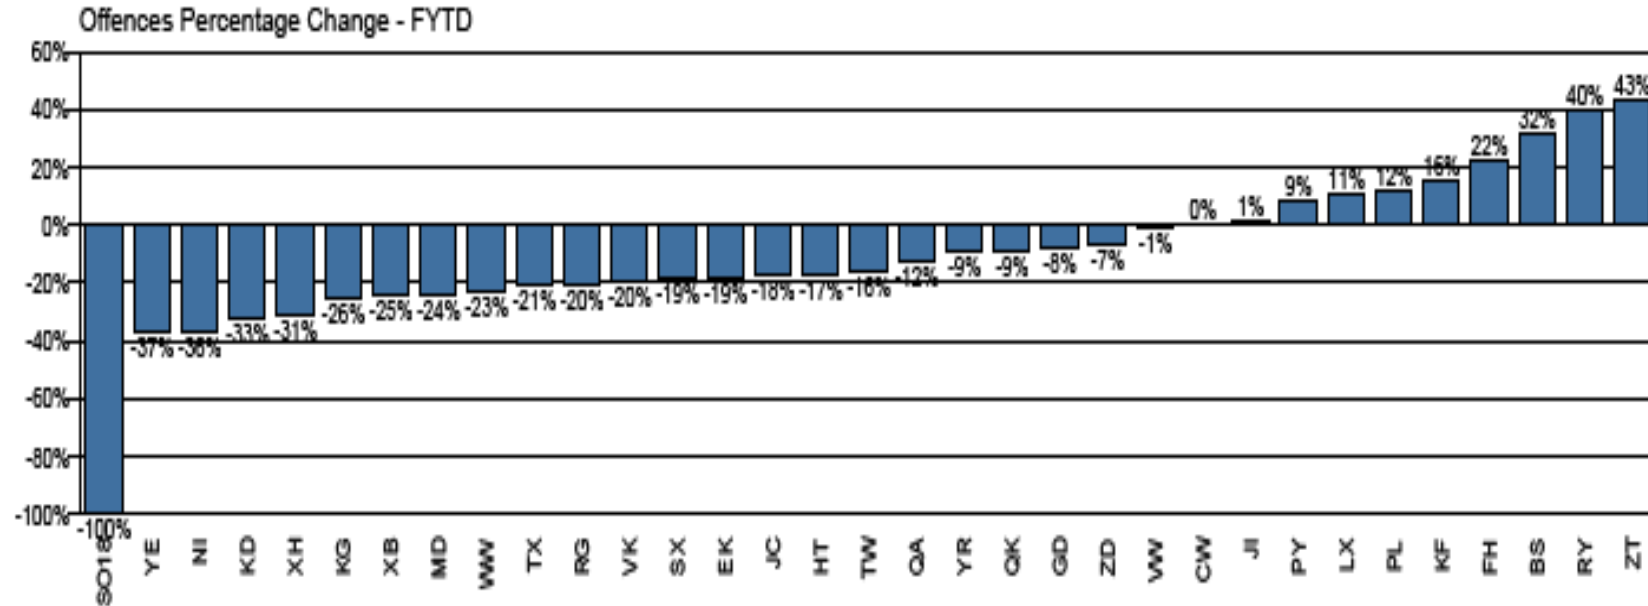

**METROPOLITAN
POLICE**

TOTAL POLICING

Weekly Theft Person Performance - Lewisham

**METROPOLITAN
POLICE**

TOTAL POLICING

Weekly Theft from Motor Vehicle Performance - Lewisham

**METROPOLITAN
POLICE**

TOTAL POLICING

Knife Crime - Lewisham

Lewisham Borough = 12% (23) more knife related offences compared to the same time last year (Apr-Aug)

**METROPOLITAN
POLICE**

TOTAL POLICING

**NEW
SCOTLAND
YARD**

Gun Crime - Lewisham