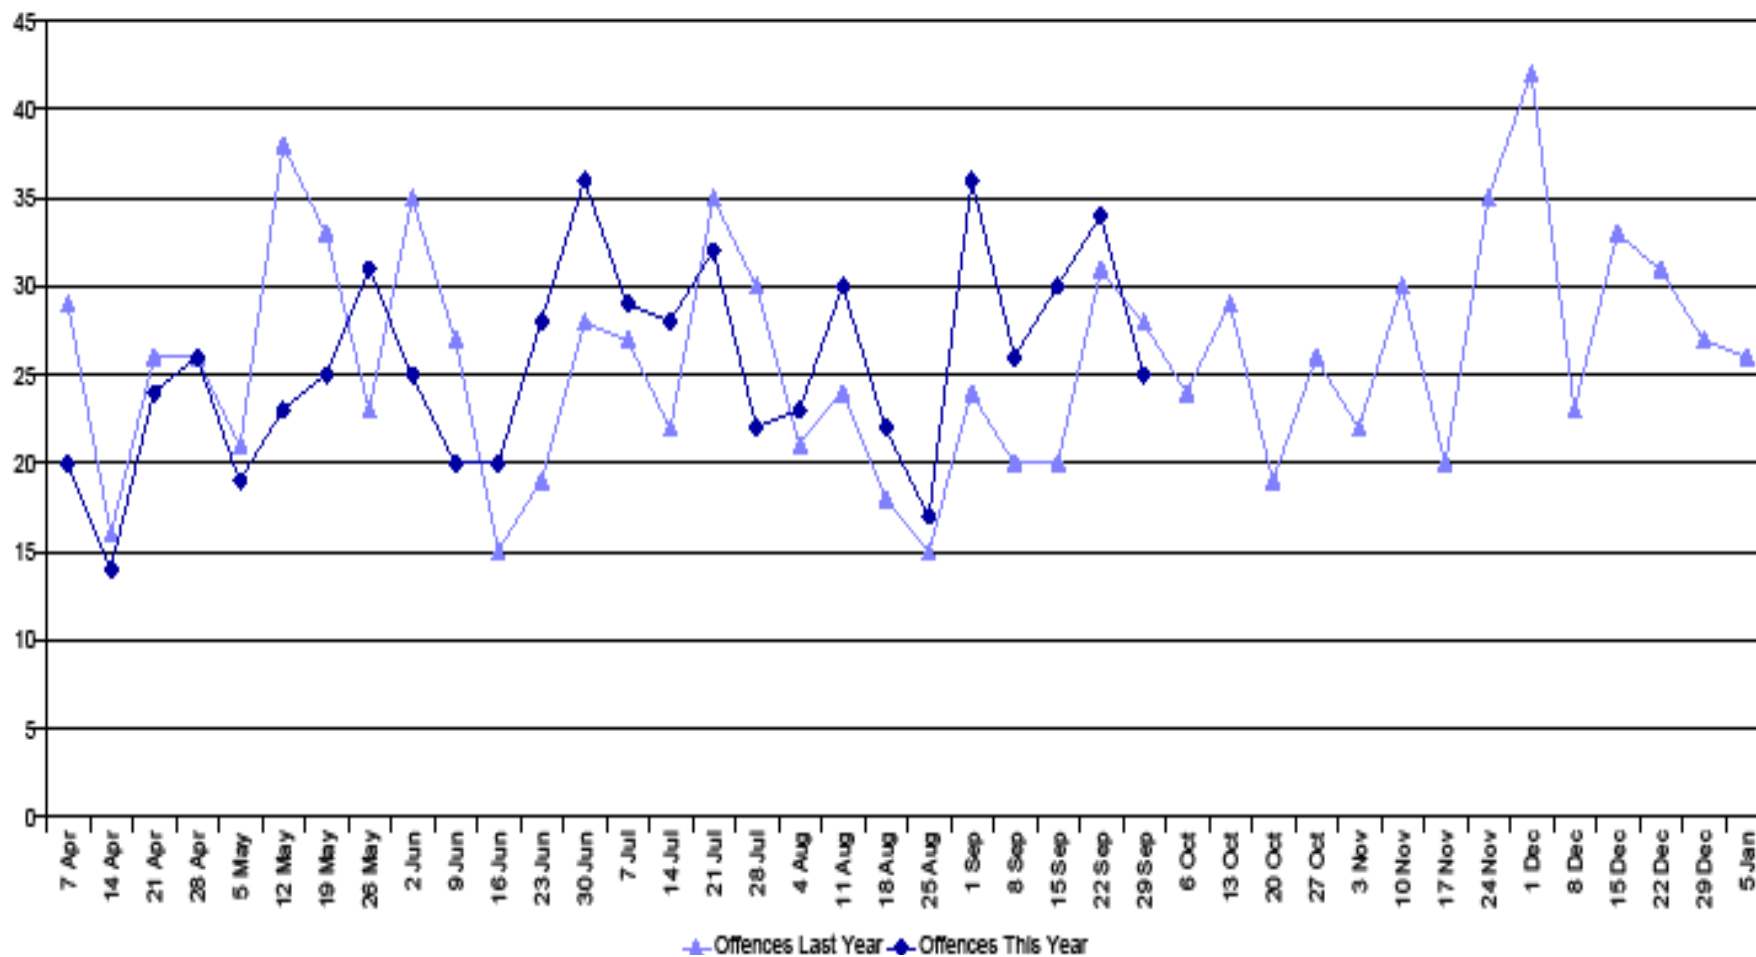

**METROPOLITAN
POLICE**

TOTAL POLICING

Weekly Theft Person Performance - Lewisham

**METROPOLITAN
POLICE**

TOTAL POLICING

Weekly Theft from Motor Vehicle Performance - Lewisham

**METROPOLITAN
POLICE**

TOTAL POLICING

Knife Crime - Lewisham

Lewisham Borough = 12% (23) more knife related offences compared to the same time last year (Apr-Aug)

**METROPOLITAN
POLICE**

TOTAL POLICING

**NEW
SCOTLAND
YARD**

Gun Crime - Lewisham

- Number of occasions where the taser has been drawn **14**
- Number of occasions where the taser has been aimed (red dot) **3**
- Number of occasions where the taser has been fired **3**

**METROPOLITAN
POLICE**