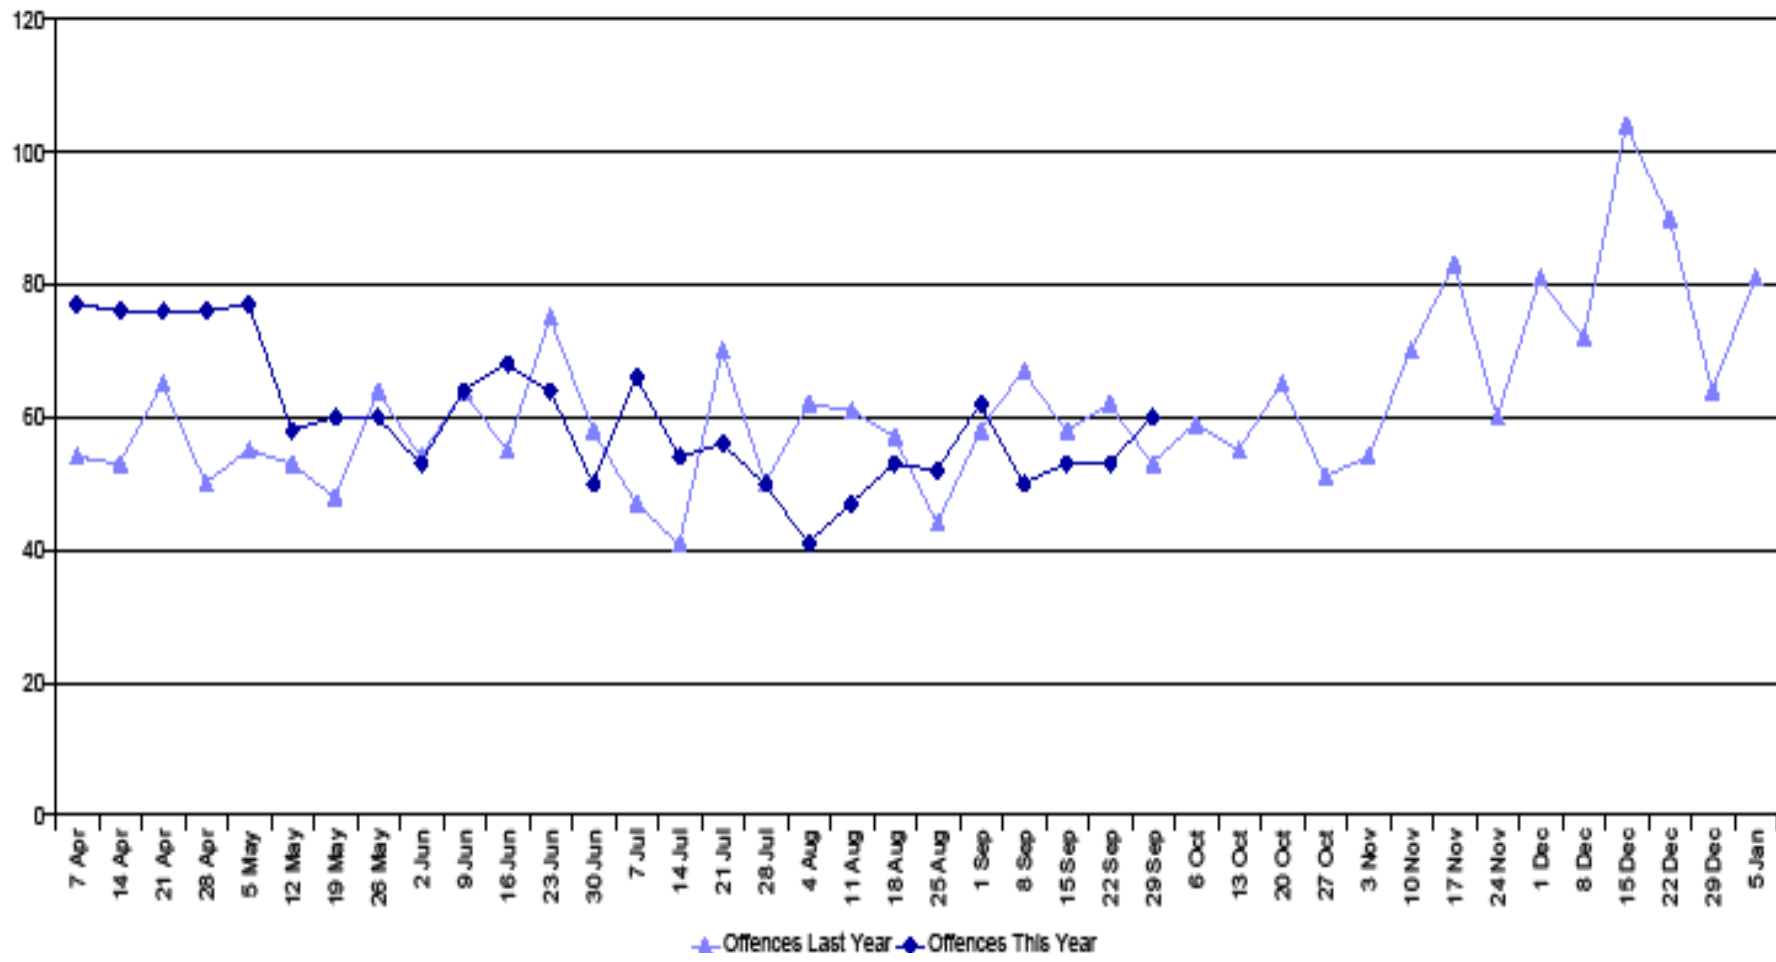

Weekly Burglary Performance - Lewisham

**METROPOLITAN
POLICE**

TOTAL POLICING