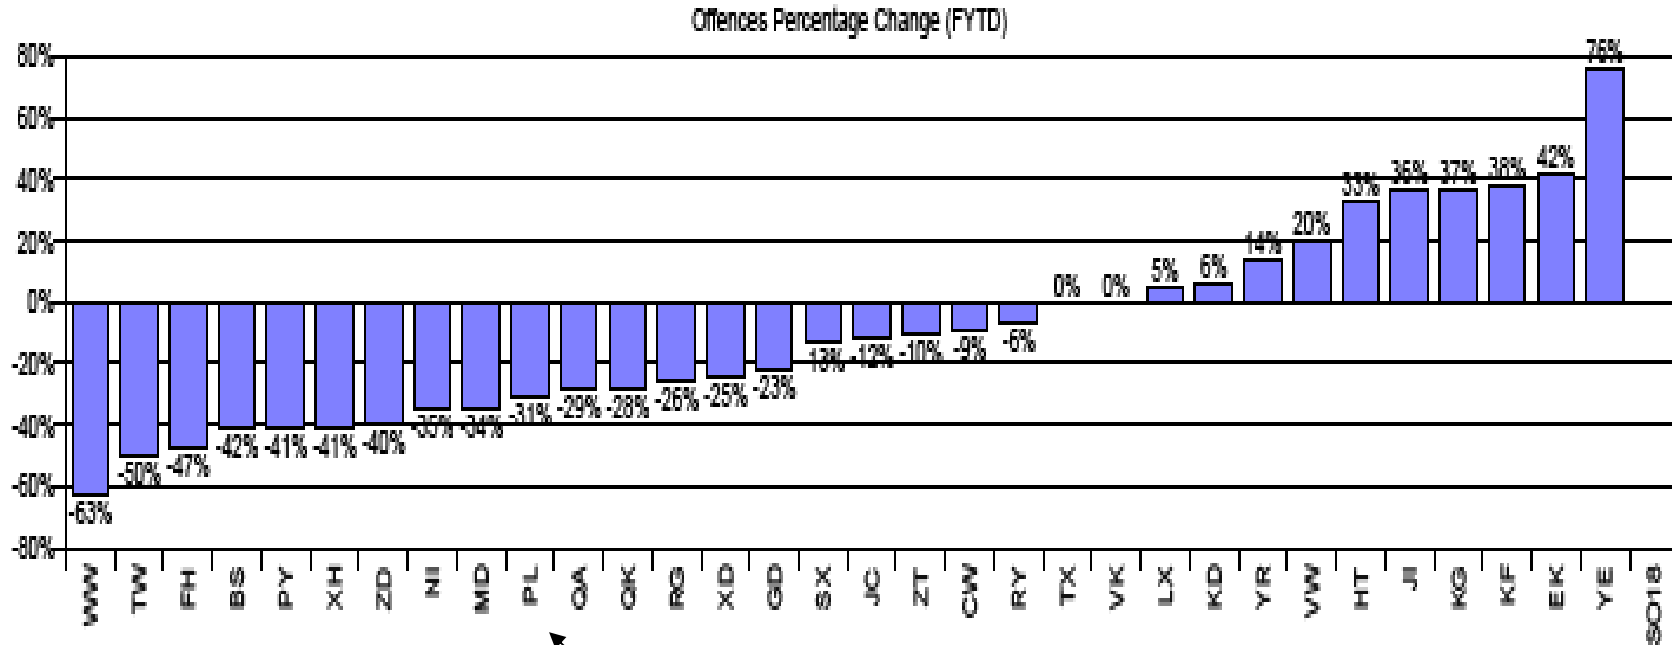

Knife Crime - Lewisham

Lewisham Borough = 12% (23) more knife related offences compared to the same time last year (Apr-Aug)

**METROPOLITAN
POLICE**

TOTAL POLICING

**NEW
SCOTLAND
YARD**

Gun Crime - Lewisham