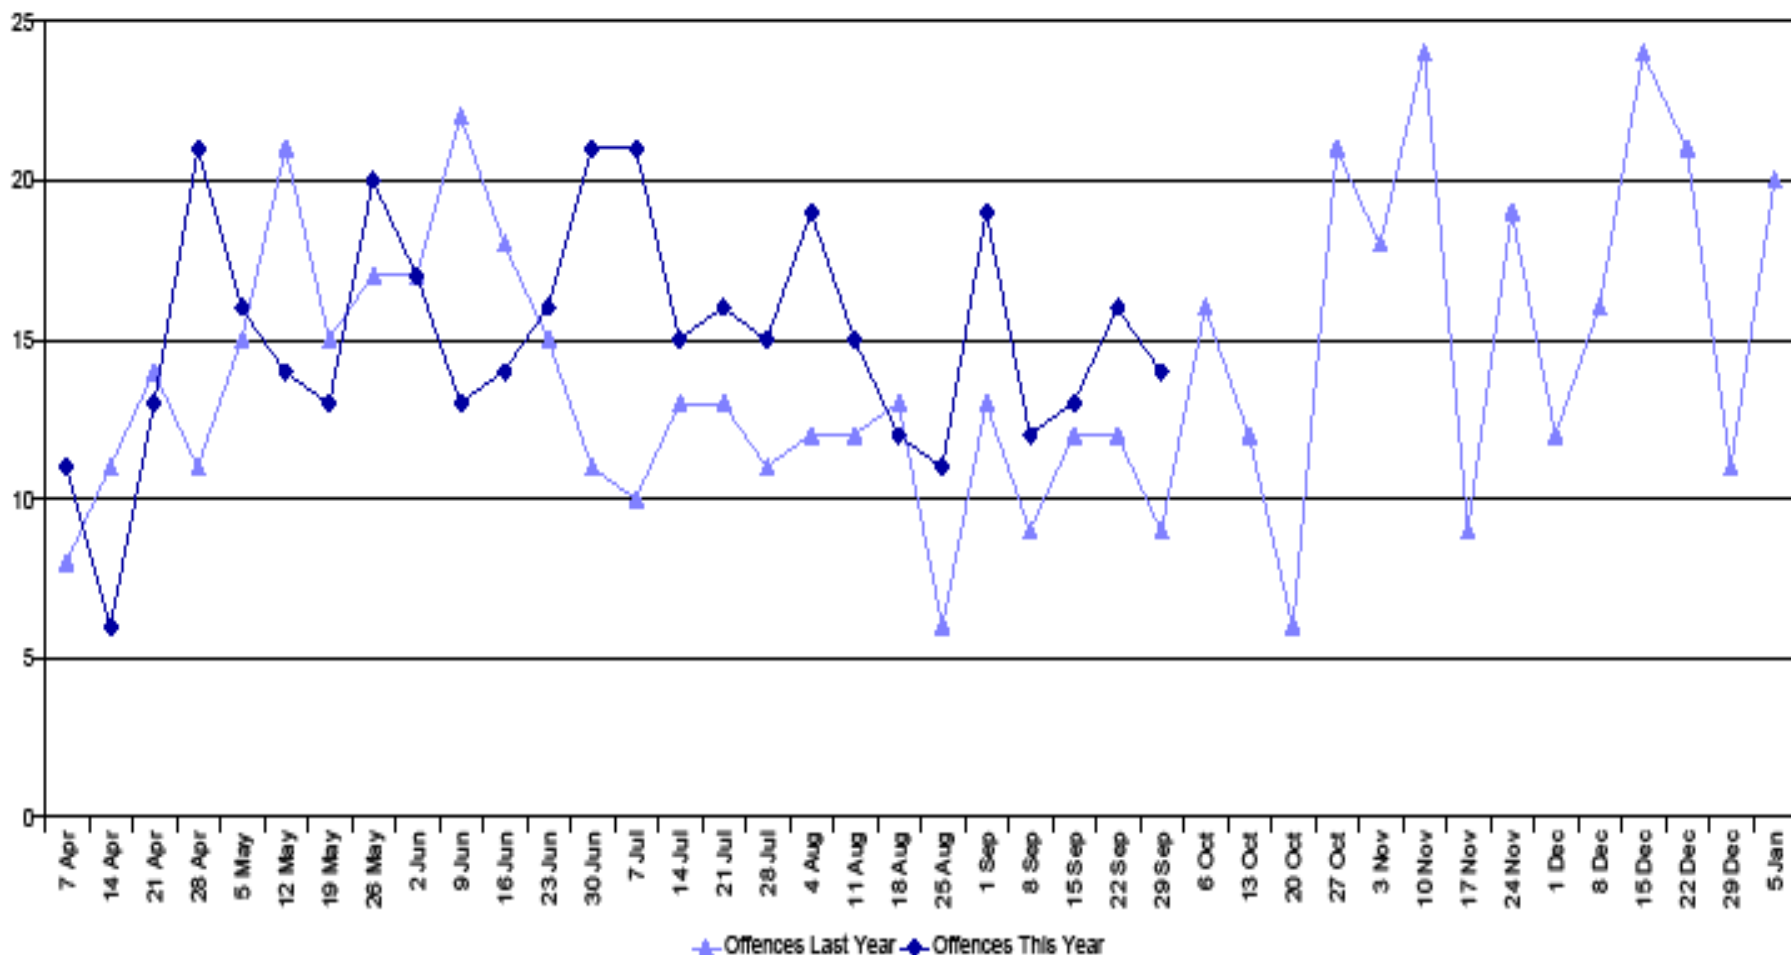

**METROPOLITAN
POLICE**

TOTAL POLICING

Weekly Theft Person Performance - Lewisham

**METROPOLITAN
POLICE**

TOTAL POLICING

Weekly Theft from Motor Vehicle Performance - Lewisham

**METROPOLITAN
POLICE**

TOTAL POLICING

Knife Crime - Lewisham

Lewisham Borough = 12% (23) more knife related offences compared to the same time last year (Apr-Aug)

**METROPOLITAN
POLICE**

TOTAL POLICING

**NEW
SCOTLAND
YARD**

Gun Crime - Lewisham

- Number of occasions where the taser has been drawn **14**
- Number of occasions where the taser has been aimed (red dot) **3**
- Number of occasions where the taser has been fired **3**

**METROPOLITAN
POLICE**